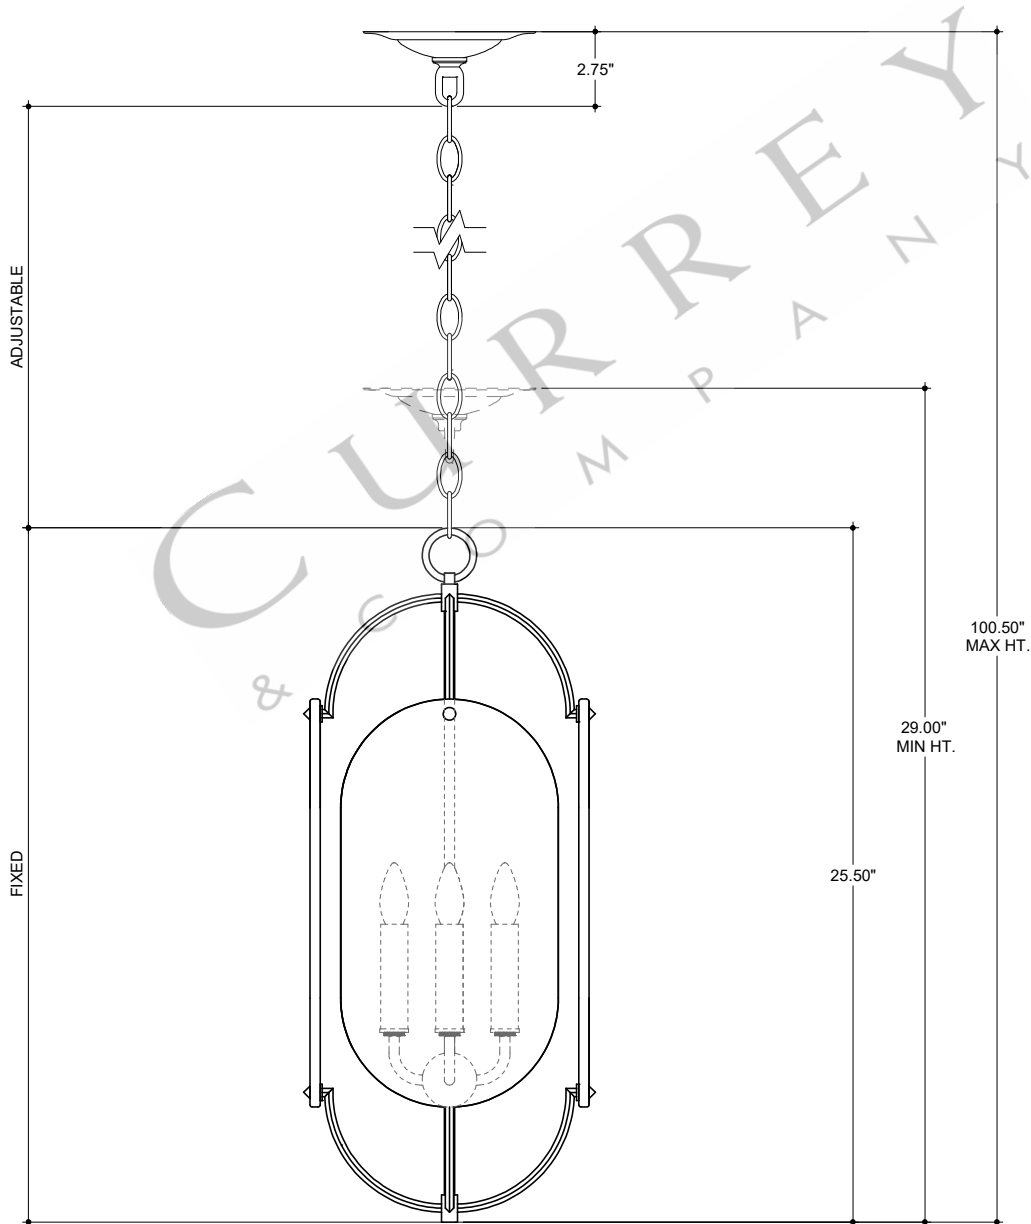

TOP VIEW

CANOPY DETAIL

FRONT VIEW

9000-0845

ALL WORK © 2021 CURREY & COMPANY