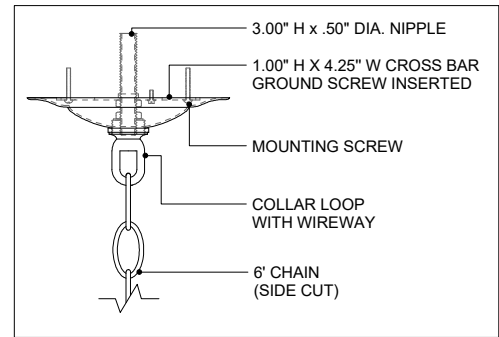

TOP VIEW

CANOPY DETAIL

FRONT VIEW

9000-0845

ALL WORK © 2021 CURREY & COMPANY